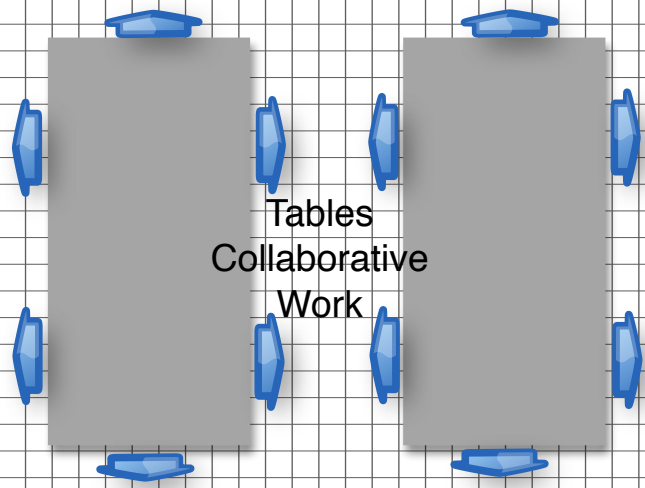

Filing Cabinets

Built-in Cabinets

Filing Cabinet for Student Use

Book Case

Counter with Sink - Science Materials Stored Here

Small Shelf

Small Group Instruction

Tables Collaborative Work

Book Case

Whole Group Instruction (Carpet)

AV

Smart Board

2.25 Squares = One Foot

75 squares across
54 squares vertically

Classroom Dimensions 33 by 24

Computers

Table for Independent Work

Supply Cabinet